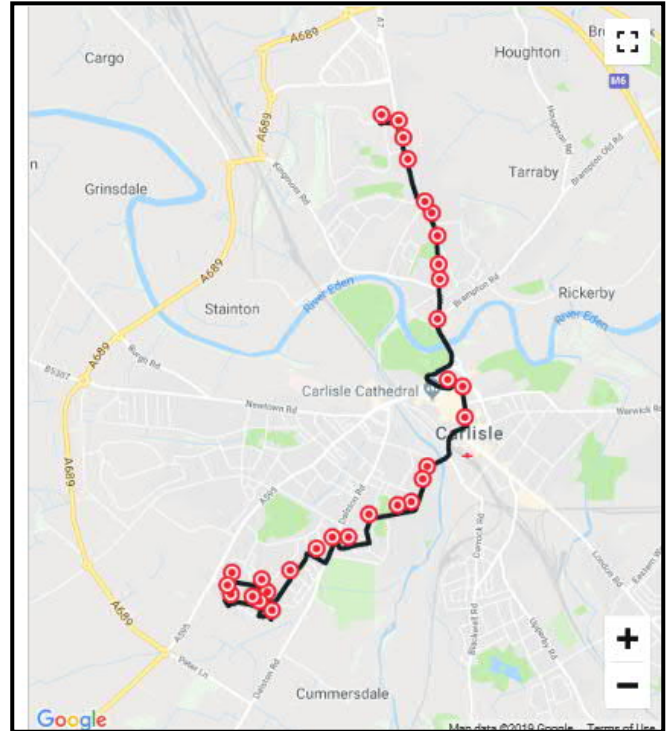

Next bus Last refreshed at 14:12

LIVE
LIVE times only display when they are available - all other times are based on our bus timetables.

Show all stops

- 14:18 LIVE Morton Park, Bannisdale Way [Hide stops](#)
- 14:19 LIVE Morton Park, Briery Gardens
- 14:20 LIVE Morton Park, Westrigg Road shops
- 14:22 LIVE Morton Park, Lyndhurst Gardens
- 14:20 LIVE Morton Park, Lyndhurst Gardens
- 14:23 LIVE Morton Park, Glendale Rise
- 14:24 LIVE Morton Park, Ashness Drive
- 14:23 LIVE

← Earlier Later →

How to Get Realtime Information from you Own Stop

This is slightly more complex

Find your stop on the map for your local service (this one is for the 62)

To do this you will need to magnify the map either using the +/- buttons or

You will need to “drag” the map to the location you need (Ctrl+left mouse button — creates a little hand symbol)

When you have found your stop, right mouse click the stop (📍) red dot.

This should bring up a white box with the stop name in blue