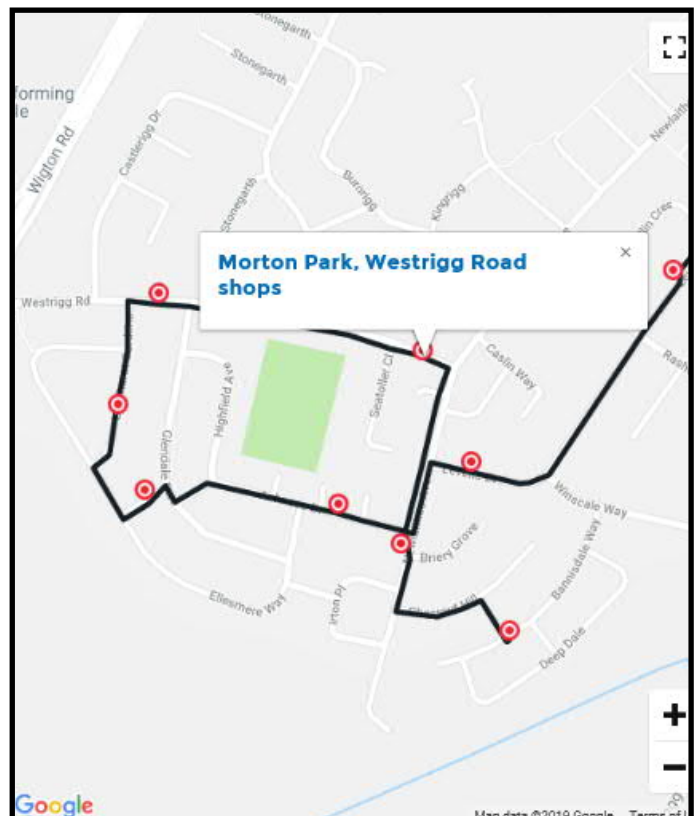

Next bus Last refreshed at 14:12

LIVE
LIVE times only display when they are available - all other times are based on our bus timetables.

Show all stops

- 14:18 LIVE Morton Park, Bannisdale Way [Hide stops](#)
- 14:19 LIVE Morton Park, Briery Gardens
- 14:20 LIVE Morton Park, Westrigg Road shops
- 14:22 LIVE Morton Park, Lyndhurst Gardens
- 14:20 LIVE Morton Park, Lyndhurst Gardens
- 14:23 LIVE Morton Park, Glendale Rise
- 14:24 LIVE Morton Park, Ashness Drive
- 14:23 LIVE

← Earlier Later →

How to Get Realtime Information from you Own Stop

This is slightly more complex

Find your stop on the map for your local service (this one is for the 62)

To do this you will need to magnify the map either using the +/- buttons or

You will need to “drag” the map to the location you need (Ctrl+left mouse button — creates a little hand symbol)

When you have found your stop, right mouse click the stop (📍) red dot.

This should bring up a white box with the stop name in blue

Choose this and you will have information for your own stop

TIP: To make the map fill the screen choose the  symbol in the top right hand corner— the page returns to normal format when you choose

This gives the times from your stop (in this case Westrigg Road shops - note whilst it was taken from the 62 timetable, it shows all buses including the 61 which calls at the same stop)