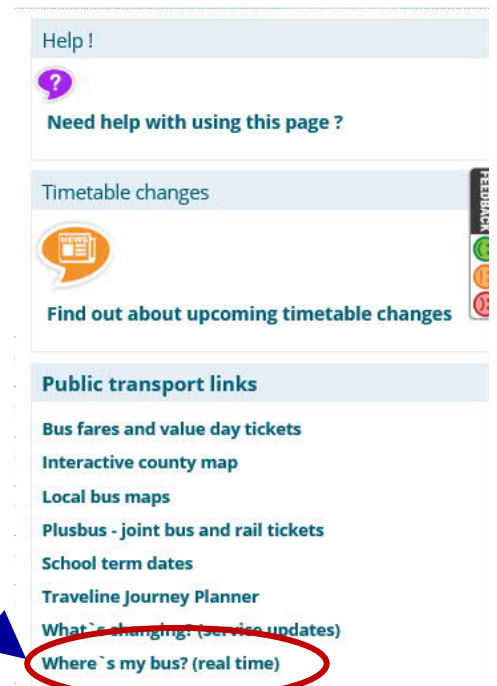

How to obtain Real Time Information

Real Time Information is a term given to timetable details which show the expected arrival time of a bus at a stop, rather than the scheduled time shown on a timetable. So it takes account of where the bus is now, and any likely delays before it is due to reach your stop.

In some parts of the Country (mainly key stops in larger Cities) this information may be shown on a screen at the bus stop, but there are none in Cumbria.

You can however get information on services run by Stagecoach, from their website on your 'phone, tablet or computer.

Some help with doing this for your stop is shown below

There are a number of ways to find "Real Time" information on the County Council website.

Direct at

www.cumbria.gov.uk/buses/realtime/

From the Left hand menu on the Council website

From the Right hand menu on the main bus timetable page and also other pages with information on bus services

Any of these route should take you to the main “Where’s My Bus ?” page

Information is then available in two formats