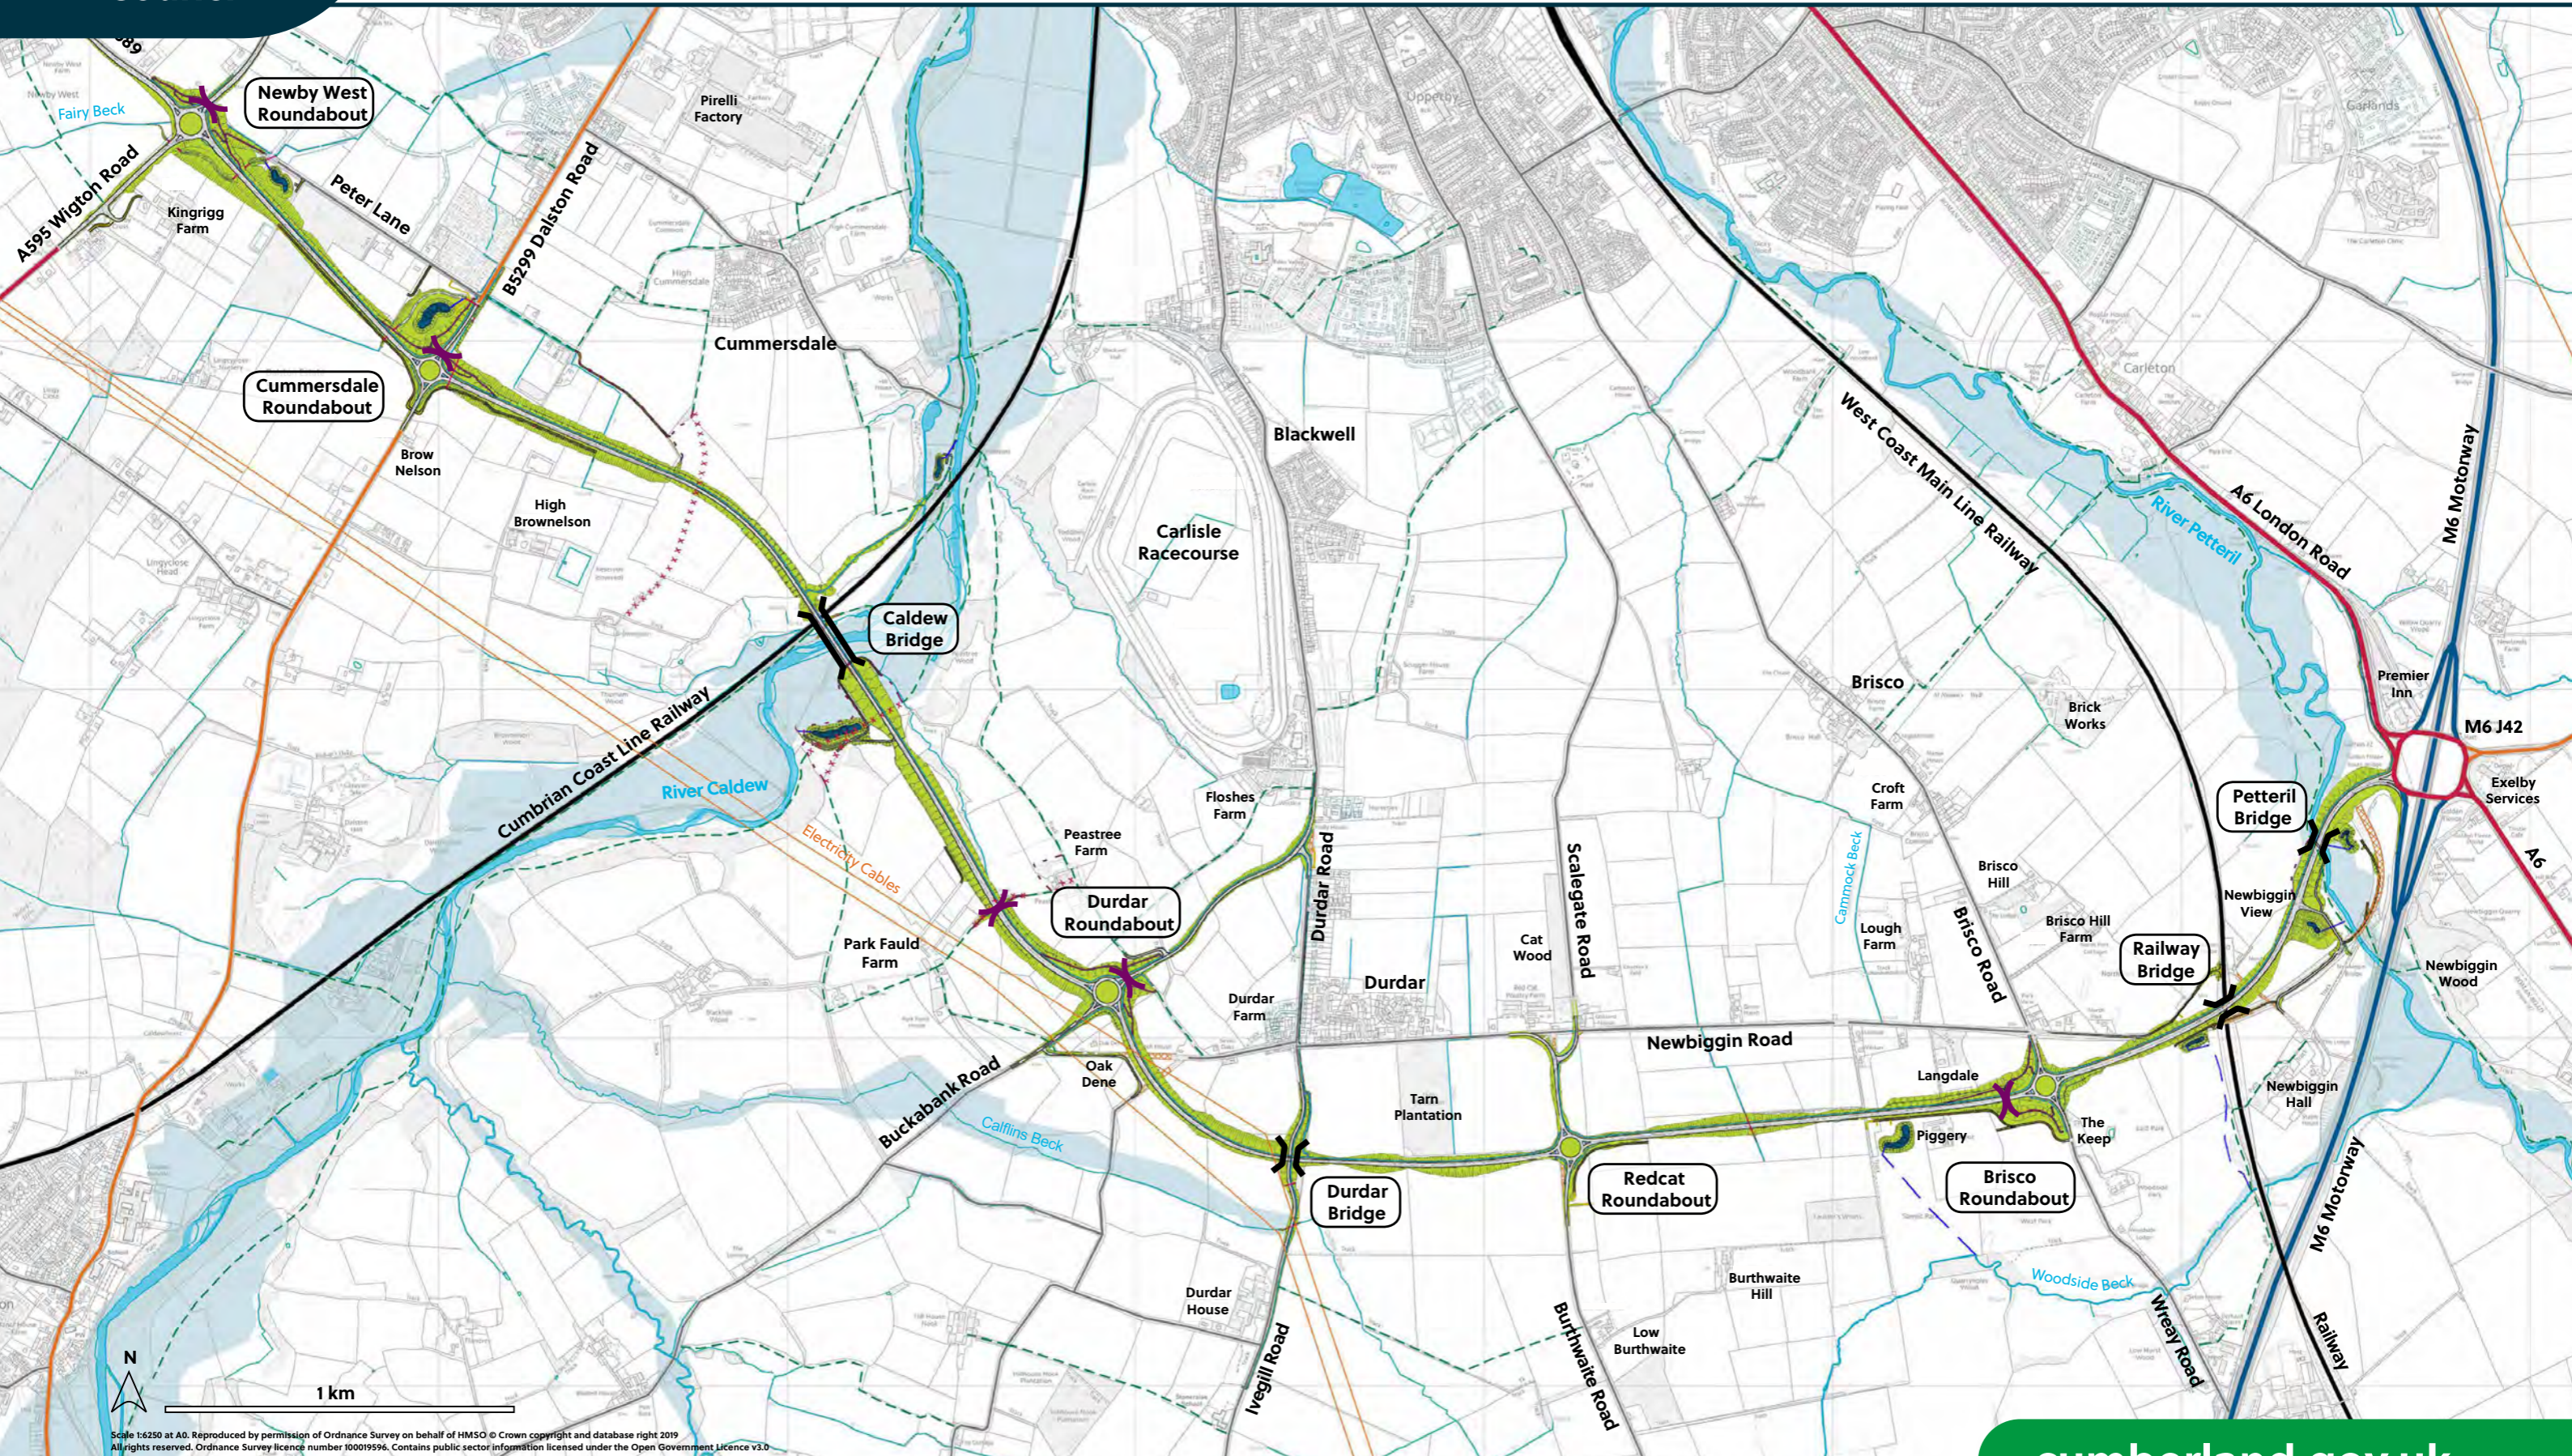

Carlisle Southern Link Road Overview